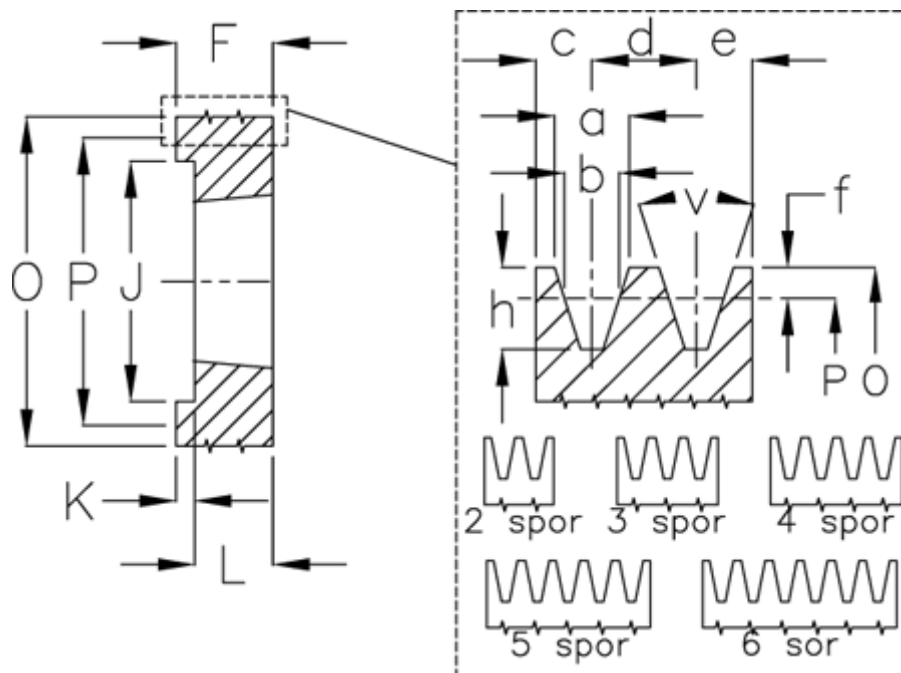

Article number: 604110006302

Description: V-belt pulley SPA 63/2 TL1008

Measures

a	= 12,7	For bush	= 1008	P	= 63
b	= 11	h	= 13,8	Type	= SPA
Bush ζ max	= 28	J	= 32,5	v	= 34 grader
c	= 10	K	= 13		
d	= 15	L	= 22		
e	= 10	m	= -		
f	= 2,8	Number of ribs	= 2		
F	= 35	O	= 68,5		